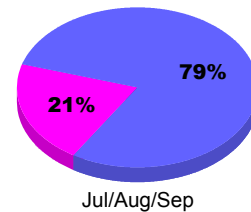

**Membership Results
2012-2013**

**Membership
2011-2012**

Month	Net Memb Goal	Actual New Memb	Actual Dropped Memb	Gain/Loss of Memb	Gain/Loss of Memb
Jul/Aug/Sep	64	78	-76	2	-128
Totals	64	78	-76	2	-128

Membership Results 2012-2013

Goal, New, Dropped, Gain/Loss

Comparison of Membership Gain/Loss

Current Year Compared to the Previous Year

Gender Comparison 2012-2013

Male Female