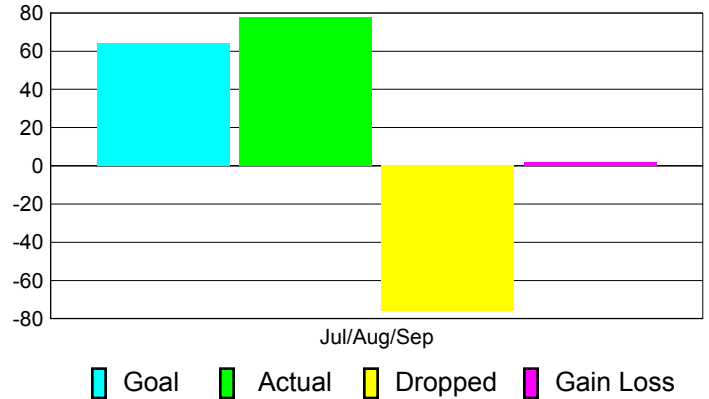

Membership Results 2012-2013

Goal, New, Dropped, Gain/Loss